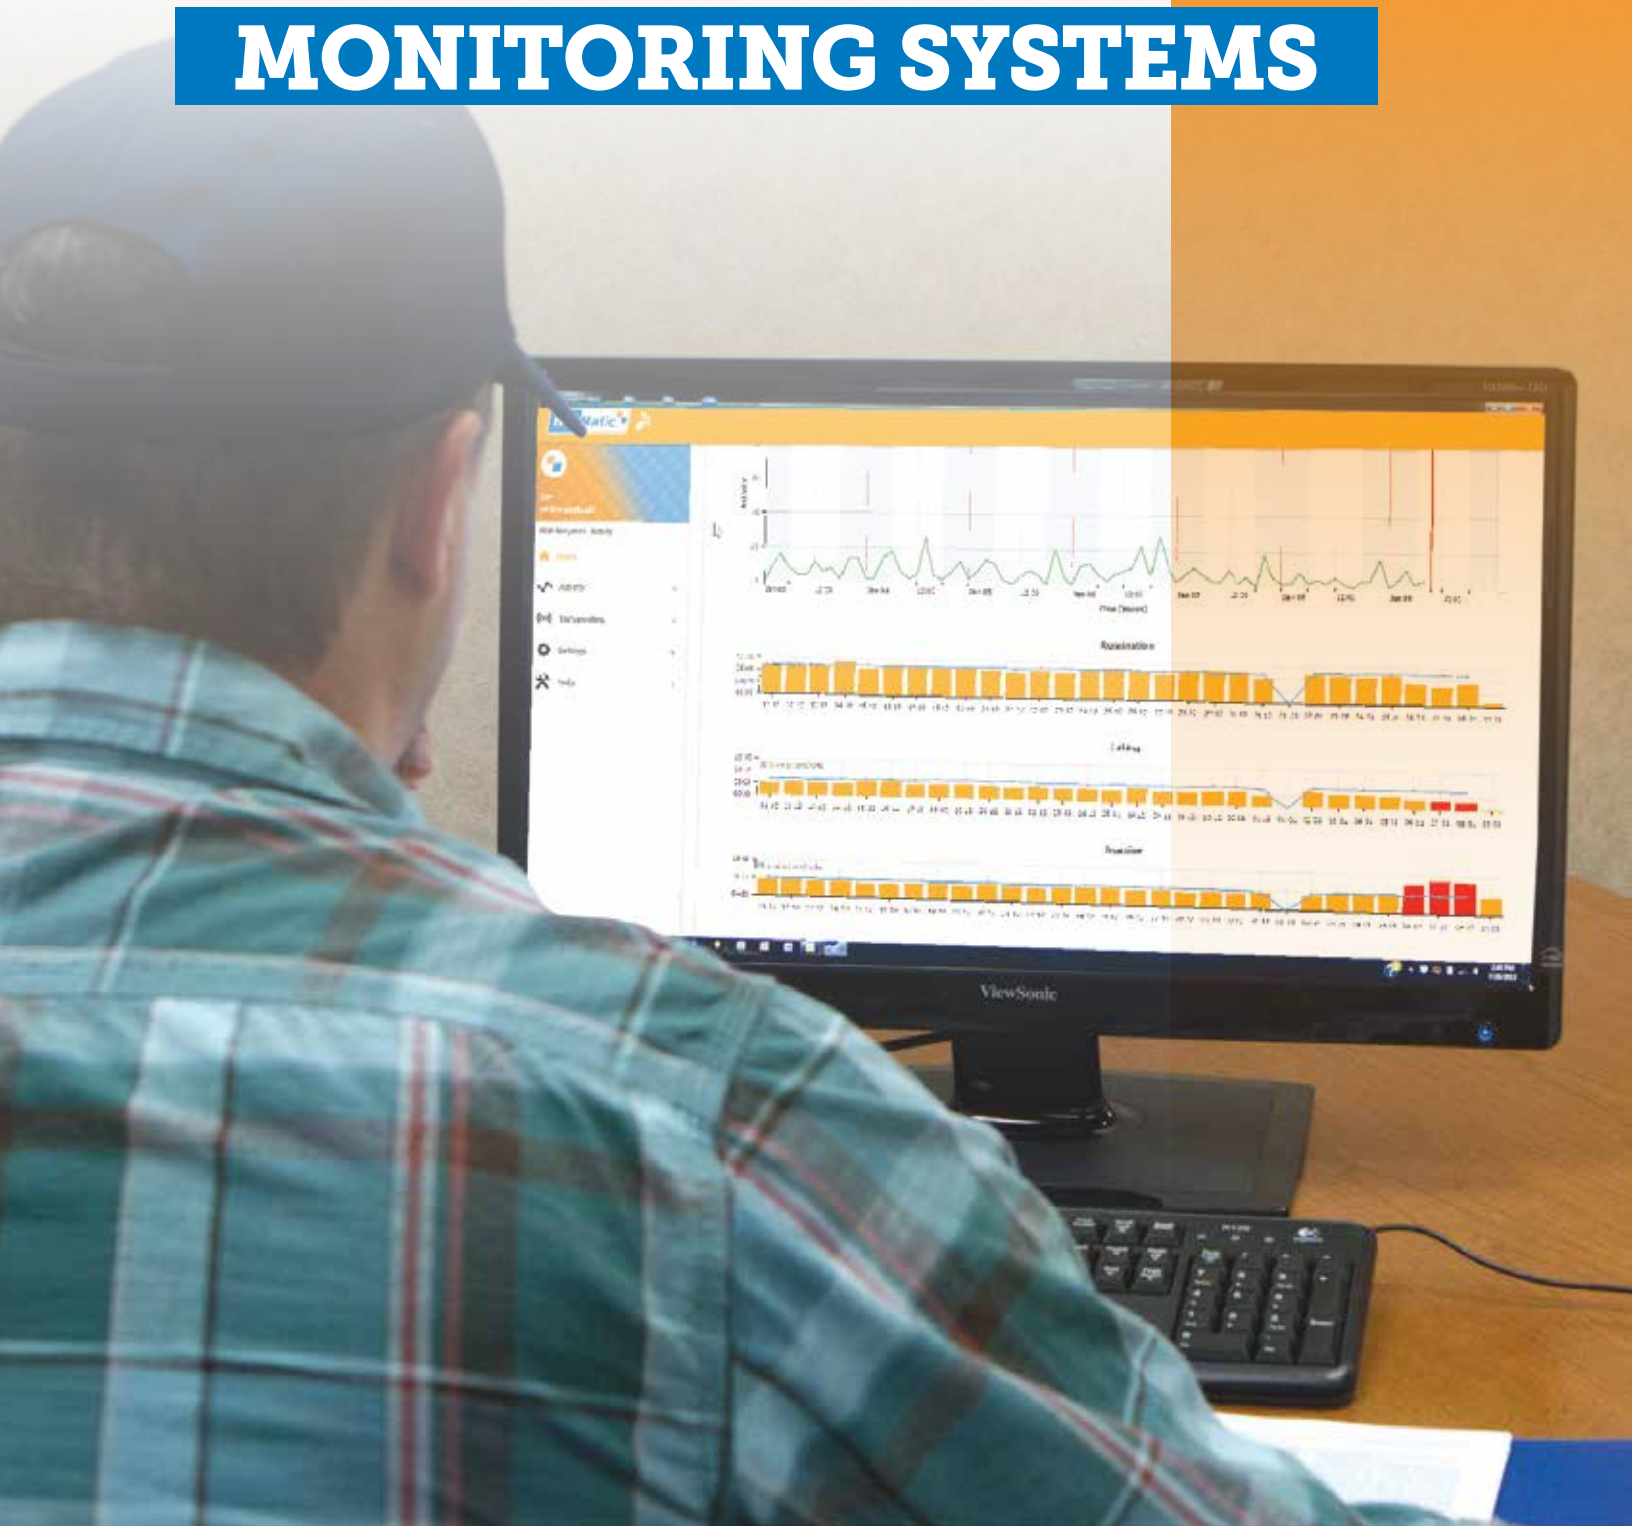

RealTime Activity

www.boumatic.com

COW ACTIVITY & HEALTH

MONITORING SYSTEMS

RealTime Activity

COW ACTIVITY & HEALTH MONITORING SYSTEMS

Much more than activity. BouMatic RealTime Health Monitoring Solution allows you to know your cows' activity, feeding, ruminating, walking and laying down behaviors.

A health snapshot of your cows on time, anytime.

- **Activity** – Ability to identify cows requiring attention for servicing or for potential preventive health treatment
- **In barn or Out barn** – The activity controller will read any tag within 350ft (100m) for use in barn or central location. And using same controller it can read any tag within 2500ft (750m) for out of barn installations, great for dry/open pasture-based farms.
- **Eating time** – Monitors additional animal health parameters in relation to their feed intake behavior
- **IDs anywhere** – There is no need for the animal to walk through a parlor ID portal making it ideal for heifers and dry cows
- **Advanced herd management** – Use with HerdMetrix™ to provide you flexibility in the reporting to tune it to your own management style
- **Accessible** – NEW BouMatic HerdMetrix™ phone app makes data accessible anywhere, anytime